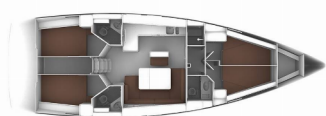

Yacht Base	Marina Hramina, Murter, Croatia
Yacht ID	430
Yacht Brands	Bavaria
Yacht Name	MH 48
Production Year	2015
Length	47 Ft
Cabins	4
Berths	8 + 1
Max Persons	9
WC/Shower	3

COMFORT: Bed linen, Blankets, Pillows, Towels