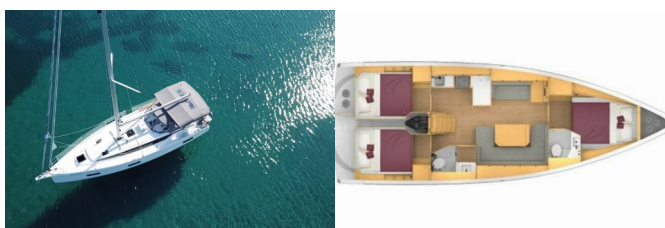

BAVARIA C42

Seawave (2021)

Allure Navis D.O.O. • Antuna Branka Šimića 33 • 21000 Split • Croatia

Phone: +385 95 502 0094

Phone 2: +385 99 844 2210

E-mail: info@allure-navis.com

Web: www.allure-navis.com

Yacht Base	Marina Vrsar, Croatia
Yacht ID	4293
Yacht Brands	Bavaria
Yacht Name	Seawave
Production Year	2021
Length	41 Ft
Cabins	3
Berths	6
WC/Shower	2

COMFORT: Cockpit cushions

DECK: Anchor Delta, Bathing platform, Bilge pump - Mechanic, Bimini top, Boat hook, Bosun's chair (Safe seat)(boatswain's chair), Dinghy, Electric anchor windlass, Fenders, Mooring ropes, Outboard engine, Set for steerman (helmsman's chair), Sprayhood