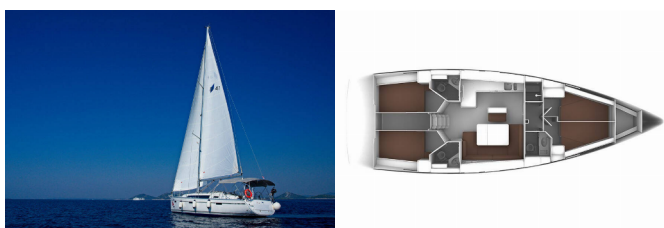

Yacht Base	Marina Hramina, Murter, Croatia
Yacht ID	429
Yacht Brands	Bavaria
Yacht Name	MH 47
Production Year	2015
Length	47 Ft
Cabins	4
Berths	8 + 1
Max Persons	9
WC/Shower	3

COMFORT: Bed linen, Blankets, Pillows, Towels

DECK: Anchor with chain, Bathing platform, Bilge pump - Mechanic, Bimini top, Boat hook, Bosun's chair (Safe seat) (boatswain's chair), Cockpit table, Cockpit/stern, outside shower, Deck brush, Dinghy, Electric anchor windlass, Fenders, Fuel funnel, Gangway, Impeller, Jerry cans for diesel, Main Deck Compass, Mooring ropes, Plastic bucket, Reserve motor oil, Sprayhood, Swimming ladder, Teak cockpit, Water hose, Winch handles