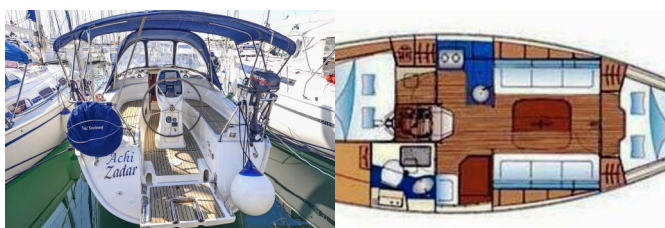

Yacht Base	Sukosan, D-Marin Dalmacija Marina, Croatia
Yacht ID	4230
Yacht Brands	Bavaria
Yacht Name	Achi
Production Year	2008
Length	32 Ft
Cabins	2
Berths	4 + 2
WC/Shower	1

COMFORT: Bed linen, Blankets, Pillows

DECK: Anchor with chain, Bathing platform, Bilge pump - Mechanic, Bimini top, Bosun's chair (Safe seat)(boatswain's chair), Cockpit table, Cockpit/stern, outside shower, Dinghy, Electric anchor windlass, Fenders, Gangway, Spare anchor (Reserve, Auxiliary anchor), Sprayhood, Swimming ladder, Teak cockpit