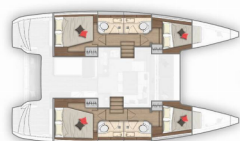

Allure Navis D.O.O. • Antuna Branka Šimića 33 • 21000 Split • Croatia

Phone: +385 95 502 0094

Phone 2: +385 99 844 2210

E-mail: info@allure-navis.com

Web: www.allure-navis.com

4 cabine e 2 bagni di mare / 4 cabine e 2 bagni