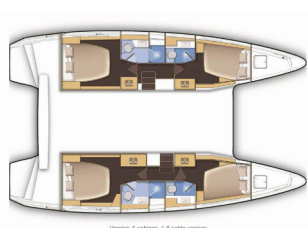

LAGOON 42

Poseidon (2021)

Allure Navis D.O.O. • Antuna Branka Šimića 33 • 21000 Split • Croatia

Phone: +385 95 502 0094

Phone 2: +385 99 844 2210

E-mail: info@allure-navis.com

Web: www.allure-navis.com

Yacht Base	Marina Kremik, Primosten, Croatia
Yacht ID	4211
Yacht Brands	Lagoon
Yacht Name	Poseidon
Production Year	2021
Length	42 Ft
Cabins	4 + 2
Berths	8 + 2 + 2
Max Persons	12
WC/Shower	4

COMFORT: Cockpit cushions, Sundeck cushions

DECK: Anchor with chain, Bimini top, Cockpit fridge, Cockpit table, Cockpit/stern, outside shower, Dinghy, Flybridge, Main anchor, Spare anchor (Reserve, Auxiliary anchor), Swimming ladder, Teak cockpit