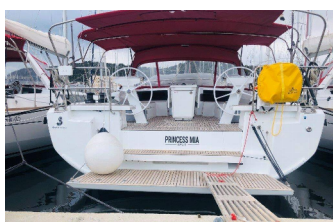

<b>Yacht Base</b>	ACI Marina Split, Croatia
<b>Yacht ID</b>	4199
<b>Yacht Brands</b>	Beneteau
<b>Yacht Name</b>	Princess Mia
<b>Production Year</b>	2020
<b>Length</b>	48 Ft
<b>Cabins</b>	5
<b>Berths</b>	10 + 2
<b>WC/Shower</b>	3

**COMFORT:** Bed linen, Cockpit cushions, Mosquito nets, Towels

**DECK:** Anchor chain counter, Bathing platform, Bilge pump - Mechanic, Bimini top, Boat hook, Bosun's chair (Safe seat) (boatswain's chair), Cockpit fridge, Cockpit table, Cockpit/stern, outside shower, Dinghy, Electric anchor windlass, Fenders, Gangway, Sprayhood, Teak cockpit, Teak seats in cockpit, Winch handles

**YACHT ELECTRICS:** Battery charger, Bilge pump - Electric, Heating, Service batteries, Shore connection 220 V, Shore power cable, Solar panels