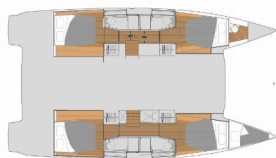

Allure Navis D.O.O. • Antuna Branka Šimića 33 • 21000 Split • Croatia

Phone: +385 95 502 0094

Phone 2: +385 99 844 2210

E-mail: info@allure-navis.com

Web: www.allure-navis.com