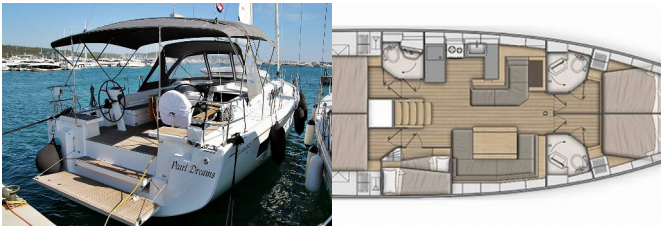

DECK: Bimini top, Cockpit table, Cockpit/stern, outside shower, Dinghy, Electric anchor windlass, Sprayhood

ENTERTAINMENT: Radio CD mp3 player, TV

GALLEY: Refrigerator

INTERIOR: Lowerable salon table

NAVIGATION: Autopilot, Bow thruster, GPS chart plotter - cockpit, Wind instrument/Anemometer

SAFETY: VHF radio

Yacht Base	Sukosan, D-Marin Dalmacija Marina, Croatia
Yacht ID	4191
Yacht Brands	Beneteau
Yacht Name	Pearl Dreams
Production Year	2020
Length	52 Ft
Cabins	5 + 1
Berths	10 + 2
WC/Shower	3