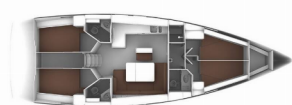

Yacht Base	Marina Kornati, Biograd, Croatia
Yacht ID	4189
Yacht Brands	Bavaria
Yacht Name	Angel
Production Year	2020
Length	47 Ft
Cabins	4
Berths	8 + 1
Max Persons	9
WC/Shower	3

COMFORT: Cockpit cushions