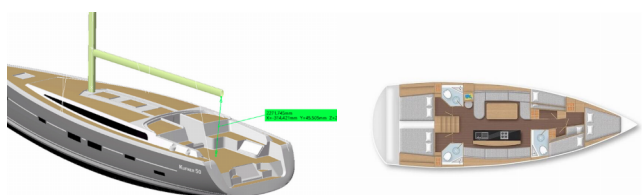

D&D KUFNER 50

Rosso (2020)

Allure Navis D.O.O. • Antuna Branka Šimića 33 • 21000 Split • Croatia

Phone: +385 95 502 0094

Phone 2: +385 99 844 2210

E-mail: info@allure-navis.com

Web: www.allure-navis.com

Yacht Base	Trogir, Yachtclub Seget (Marina Baotic), Croatia
Yacht ID	4188
Yacht Brands	D&D Yacht
Yacht Name	Rosso
Production Year	2020
Length	49 Ft
Cabins	5
Berths	10 + 1
Max Persons	11
WC/Shower	3

ADDITIONAL: Flag

COMFORT: Blankets, Pillows, Sheets

DECK: Anchor with chain, Anchor with rope, Bimini top, Boat hook, Bosun's chair (Safe seat)(boatswain's chair), Canister for water, Cockpit table, Cockpit/stern, outside shower, Deck brush, Dinghy, Dinghy (byboat) pump, Electric anchor windlass, Fenders, Floating rope, Gangway, Impeller, V-belt, oilfilter, Jerry cans for diesel, Mooring ropes, Round/globular fender, Spotlight / Headlights, Sprayhood, Water hose, Winch handles