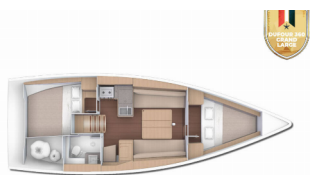

DUFOUR 360 GL

Layla (2020)

Allure Navis D.O.O. • Antuna Branka Šimića 33 • 21000 Split • Croatia

Phone: +385 95 502 0094

Phone 2: +385 99 844 2210

E-mail: info@allure-navis.com

Web: www.allure-navis.com

Yacht Base	Marina Frapa, Rogoznica, Croatia
Yacht ID	4174
Yacht Brands	Dufour
Yacht Name	Layla
Production Year	2020
Length	35 Ft
Cabins	2
Berths	4 + 2
WC/Shower	1

COMFORT: Bed linen, Cockpit cushions, Towels

DECK: Anchor with chain, Bathing platform, Bimini top, Black ball, Black conus, Boat hook, Canister for water, Cockpit grill, Cockpit table, Cockpit/stern, outside shower, Deck brush, Dinghy, Dinghy (byboat) pump, Electric anchor windlass, Fenders, Gangway, Jerry cans for diesel, Jerry cans for fuel, Mooring ropes, Outboard engine, Ropes, Round/globular fender, Spare anchor (Reserve, Auxiliary anchor), Sponge, Sprayhood, Teak cockpit, Water hose, Winch handles

ENTERTAINMENT: Indoor speakers, Outdoor speakers, Radio, USB, Bluetooth, Wi-Fi Internet

GALLEY: Coffee pot, Gas bottles, Kitchen utensils (Galley equipment, cutlery), Refrigerator, Sink, Stove, Wine cellar

INTERIOR: Clothes hangers

NAVIGATION: Autopilot, Binoculars, Divider, nautic chart, Echosounder/Depthsounder, GPS chart plotter - cockpit, Hand bearing compass, Nautical charts, Pilot book, Speedometer (Speed log), Triangles, Wind instrument/Anemometer

SAFETY: Black Water Tank, Distress flare box, Fire axe, Fire extinguisher, First aid kit, Fog horn, Horseshoe lifebuoy, Life belts (Safety harness), Life jackets, Liferaft, Light and rope for horseshoe life buoy, Oars (Paddles), Set of tools, Signal rockets and torches, Spare parts, Thermal suit, Torch, VHF radio

SAILS: 108% genoa

YACHT ELECTRICS: Inverter, Service batteries, Shore connection 220 V, Shore power cable, Solar panels, Start battery