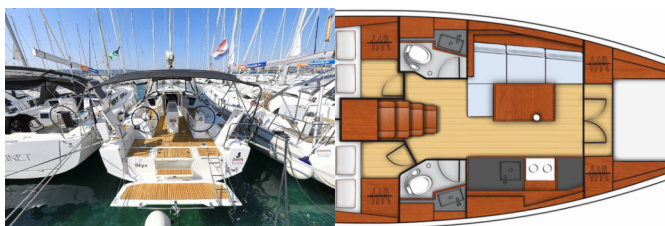

OCEANIS 38.1

Reya (2018)

Allure Navis D.O.O. • Antuna Branka Šimića 33 • 21000 Split • Croatia

Phone: +385 95 502 0094

Phone 2: +385 99 844 2210

E-mail: info@allure-navis.com

Web: www.allure-navis.com

Yacht Base	Marina Kornati, Biograd, Croatia
Yacht ID	4165
Yacht Brands	Beneteau
Yacht Name	Reya
Production Year	2018
Length	38 Ft
Cabins	3
Berths	6 + 2
WC/Shower	2

COMFORT: Cockpit cushions

DECK: Bathing platform, Bilge pump - Mechanic, Bimini top, Bosun's chair (Safe seat)(boatswain's chair), Cockpit table, Cockpit/stern, outside shower, Dinghy, Electric anchor windlass, Fenders, Galley in cockpit, Gangway, Main anchor, Sea/Storm drogue anchor, Spare anchor (Reserve, Auxiliary anchor), Sprayhood, Swimming ladder, Teak cockpit