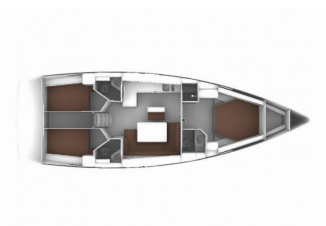

Yacht Base	Marina Kornati, Biograd, Croatia
Yacht ID	4158
Yacht Brands	Bavaria
Yacht Name	Hana
Production Year	2020
Length	47 Ft
Cabins	3
Berths	6 + 1
Max Persons	7
WC/Shower	3

COMFORT: Cockpit cushions

DECK: Anchor with chain, Bimini top, Bosun's chair (Safe seat) (boatswain's chair), Cockpit table, Cockpit/stern, outside shower, Dinghy, Electric anchor windlass, Fenders, Hydraulic lifting swimming platform, Mooring ropes, Sea/Storm drogue anchor, Spare anchor (Reserve, Auxiliary anchor), Sprayhood, Teak cockpit