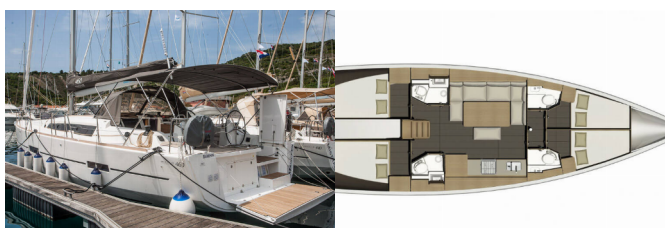

DUFOUR 460 GL

Lisabet (2018)

Allure Navis D.O.O. • Antuna Branka Šimića 33 • 21000 Split • Croatia

Phone: +385 95 502 0094

Phone 2: +385 99 844 2210

E-mail: info@allure-navis.com

Web: www.allure-navis.com

Yacht Base	Marina Kremik, Primosten, Croatia
Yacht ID	4142
Yacht Brands	Dufour
Yacht Name	Lisabet
Production Year	2018
Length	46 Ft
Cabins	4
Berths	8 + 2
WC/Shower	4

COMFORT: Cockpit cushions

DECK: Anchor with chain, Bathing platform, Bimini top, Cockpit grill, Cockpit table, Cockpit/stern, outside shower, Dinghy, Outboard engine, Spare anchor (Reserve, Auxiliary anchor), Sprayhood, Swimming ladder, Teak cockpit