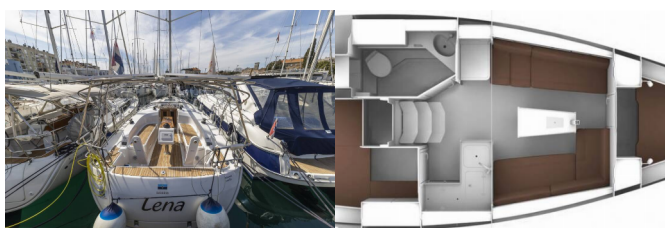

Yacht Base	Marina Zadar (ex. Tankercomerc), Croatia
Yacht ID	4079
Yacht Brands	Bavaria
Yacht Name	Lena
Production Year	2019
Length	33 Ft
Cabins	2
Berths	4 + 2
WC/Shower	1

COMFORT: Bed linen

DECK: Bathing platform, Bimini top, Cockpit table, Cockpit/stern, outside shower, Dinghy, Electric anchor windlass, Gangway, Main anchor, Mooring ropes, Sprayhood, Swimming ladder