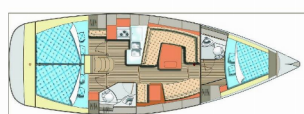

Yacht Base	Pula, Marina Polesana, Croatia
Yacht ID	4070
Yacht Brands	Elan Marine
Yacht Name	Janina
Production Year	2019
Length	39 Ft
Cabins	3
Berths	6 + 2
WC/Shower	2

COMFORT: Bed linen, Blankets, Pillows

DECK: Anchor Delta, Bathing platform, Bimini top, Cockpit table, Cockpit/stern, outside shower, Dinghy, Electric anchor windlass, LED outdoor ambiance lights, Sprayhood

ENTERTAINMENT: Indoor speakers, Radio CD player + USB