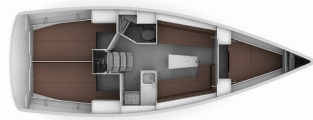

Web: [www.allure-navis.com](http://www.allure-navis.com)

**DECK:** Bimini top, Cockpit table, Cockpit/stern, outside shower, Dinghy, Electric anchor windlass, Sprayhood

**ENTERTAINMENT:** CD player, TV

**GALLEY:** Refrigerator

**NAVIGATION:** Autopilot, GPS chart plotter - cockpit, Wind instrument/Anemometer

**SAFETY:** VHF radio

**YACHT ELECTRICS:** Solar panels

<b>Yacht Base</b>	Sukosan, D-Marin Dalmacija Marina, Croatia
<b>Yacht ID</b>	4042
<b>Yacht Brands</b>	Bavaria
<b>Yacht Name</b>	Lucy
<b>Production Year</b>	2019
<b>Length</b>	33 Ft
<b>Cabins</b>	3
<b>Berths</b>	6 + 1
<b>WC/Shower</b>	1