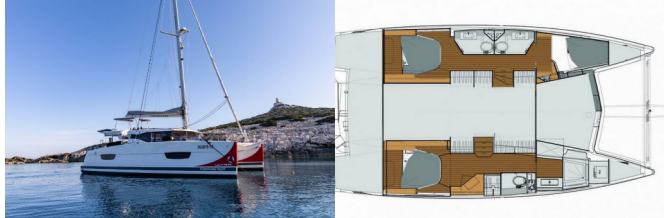

Yacht Base	Trogir, Yachtclub Seget (Marina Baotić), Croatia
Yacht ID	4028
Yacht Brands	Fountaine Pajot
Yacht Name	Nala
Production Year	2019
Length	38 Ft
Cabins	3
Berths	6
Max Persons	8
WC/Shower	3

COMFORT: Beach towel, Bed linen, Cockpit cushions, Towels

DECK: Bilge pump - Mechanic, Bimini top, Boat hook, Bosun's chair (Safe seat)(boatswain's chair), Cockpit fridge, Cockpit table, Cockpit/stern, outside shower, Courtesy LED lights all over deck including stern immersed courtesy LED, Davit, Dinghy with outboard engine, Electric anchor windlass, Fenders, Gangway, Outboard engine, Round/globular fender, Spare anchor (Reserve, Auxiliary anchor), Sprayhood, Sun tent/cover