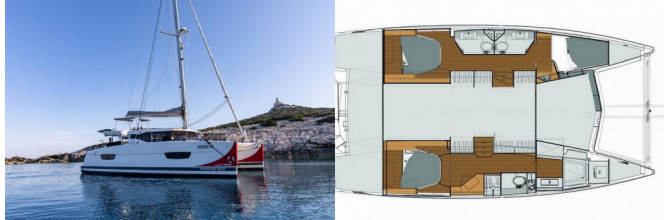

Yacht Base	Trogir, Yachtclub Seget (Marina Baotić), Croatia
Yacht ID	4028
Yacht Brands	Fountaine Pajot
Yacht Name	Nala
Production Year	2019
Length	38 Ft
Cabins	3
Berths	6
Max Persons	8
WC/Shower	3

COMFORT: Beach towel, Bed linen, Cockpit cushions, Towels

DECK: Bilge pump - Mechanic, Bimini top, Boat hook, Bosun's chair (Safe seat)(boatswain's chair), Cockpit fridge, Cockpit table, Cockpit/stern, outside shower, Courtesy LED lights all over deck including stern immersed courtesy LED, Davit, Dinghy with outboard engine, Electric anchor windlass, Fenders, Gangway, Outboard engine, Round/globular fender, Spare anchor (Reserve, Auxiliary anchor), Sprayhood, Sun tent/cover