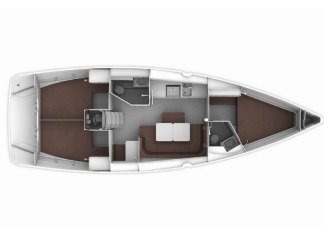

Web: [www.allure-navis.com](http://www.allure-navis.com)

**DECK:** Bimini top, Cockpit table, Cockpit/stern, outside shower, Dinghy, Electric anchor windlass, Sprayhood

**ENTERTAINMENT:** CD MP3 player, TV

**GALLEY:** Refrigerator

**INTERIOR:** Lowerable salon table

**NAVIGATION:** Autopilot, Bow thruster, GPS chart plotter - cockpit, Wind instrument/Anemometer

**SAFETY:** VHF radio

**YACHT ELECTRICS:** Solar panels