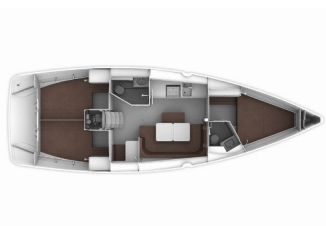

Yacht Base	Sukosan, D-Marin Dalmacija Marina, Croatia
Yacht ID	3993
Yacht Brands	Bavaria
Yacht Name	Rebecca
Production Year	2018
Length	41 Ft
Cabins	3
Berths	6 + 2
WC/Shower	2

DECK: Bimini top, Cockpit table, Cockpit/stern, outside shower, Dinghy, Electric anchor windlass, Sprayhood

ENTERTAINMENT: CD MP3 player, TV

GALLEY: Refrigerator

INTERIOR: Lowerable salon table

NAVIGATION: Autopilot, Bow thruster, GPS chart plotter - cockpit, Wind instrument/Anemometer

SAFETY: VHF radio

YACHT ELECTRICS: Solar panels