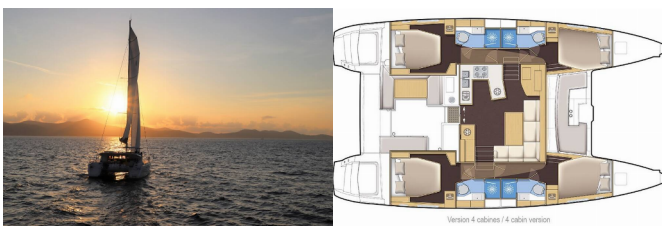

Yacht Base	Marina Zadar (ex. Tankercomerc), Croatia
Yacht ID	3969
Yacht Brands	Lagoon
Yacht Name	Michelangelo
Production Year	2017
Length	46 Ft
Cabins	4 + 2
Berths	8 + 2
Max Persons	10
WC/Shower	4

COMFORT: Bed linen, Mosquito nets, Outside cushions, Towels

DECK: Anchor light, Anchor with chain, Cockpit full tent, Cockpit light, Cockpit table, Cockpit/stern, outside shower, Davit, Dinghy, Electric anchor windlass, Fenders, Gangway, Mooring ropes, Round/globular fender, Spare anchor (Reserve, Auxiliary anchor), Spotlight / Headlights, Spring line, Sun tent/cover, Water hose