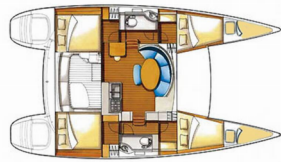

LAGOON 380

Maya (2018)

Allure Navis D.O.O. • Antuna Branka Šimića 33 • 21000 Split • Croatia

Phone: +385 95 502 0094

Phone 2: +385 99 844 2210

E-mail: info@allure-navis.com

Web: www.allure-navis.com

Yacht Base	Marina Mandalina, Sibenik, Croatia
Yacht ID	3931
Yacht Brands	Lagoon
Yacht Name	Maya
Production Year	2018
Length	38 Ft
Cabins	4 + 2
Berths	8 + 2 + 2
WC/Shower	2

COMFORT: Bed linen, Cockpit cushions, Towels

DECK: Anchor with chain, Anchor with rope, Bilge pump - Mechanic, Bimini top, Black ball, Black conus, Boat hook, Bosun's chair (Safe seat)(boatswain's chair), Cockpit table, Cockpit/stern, outside shower, Deck brush, Dinghy (byboat) pump, Dinghy with outboard engine, Electric anchor windlass, Fenders, Gangway, Impeller, Jerry cans for fuel, Main anchor, Mooring ropes, Plastic bucket, Sea/Storm drogue anchor, Spare anchor (Reserve, Auxiliary anchor), Sprayhood, Swimming ladder, Teak cockpit, Water hose, Winch handles

ENTERTAINMENT: FUSION sound system, Mobile phone, Outdoor speakers, Snorkeling equipment, TV + DVD

GALLEY: Freezer, Hot water, Refrigerator

INTERIOR: Barometer, Clock, Electric fans, Yacht keys

NAVIGATION: 2 blade fixed propeller, Autopilot, Binoculars, Echosounder/Depthsounder, GPS chart plotter - cockpit, Harbour guides, List of lights, Navigation (Nautical) charts and nautical guide, Navigation set, Radar reflector, Speedometer (Speed log), Wind instrument/Anemometer