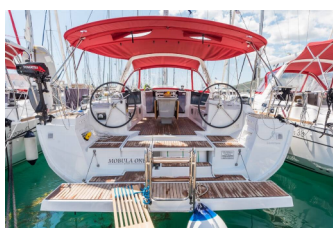

OCEANIS 45

Mobula One (2018)

Allure Navis D.O.O. • Antuna Branka Šimića 33 • 21000 Split • Croatia

Phone: +385 95 502 0094

Phone 2: +385 99 844 2210

E-mail: info@allure-navis.com

Web: www.allure-navis.com

Yacht Base	ACI Marina Split, Croatia
Yacht ID	3929
Yacht Brands	Beneteau
Yacht Name	Mobula One
Production Year	2018
Length	45 Ft
Cabins	4
Berths	8 + 2
Max Persons	10
WC/Shower	2

COMFORT: Bed linen, Cockpit cushions, Towels

DECK: Anchor chain counter, Bathing platform, Bilge pump - Mechanic, Bimini top, Bosun's chair (Safe seat)(boatswain's chair), Cockpit table, Cockpit/stern, outside shower, Dinghy, Electric anchor windlass, Fenders, Gangway, Sprayhood, Teak cockpit, Teak seats in cockpit