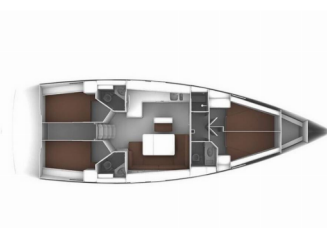

Yacht Base	Marina Kornati, Biograd, Croatia
Yacht ID	3902
Yacht Brands	Bavaria
Yacht Name	Anett
Production Year	2018
Length	47 Ft
Cabins	4
Berths	8 + 1
WC/Shower	3

COMFORT: Cockpit cushions

DECK: Bathing platform, Bimini top, Bosun's chair (Safe seat) (boatswain's chair), Cockpit table, Cockpit/stern, outside shower, Dinghy, Electric anchor windlass, Fenders, Main anchor, Mooring ropes, Sea/Storm drogue anchor, Spare anchor (Reserve, Auxiliary anchor), Sprayhood, Teak cockpit