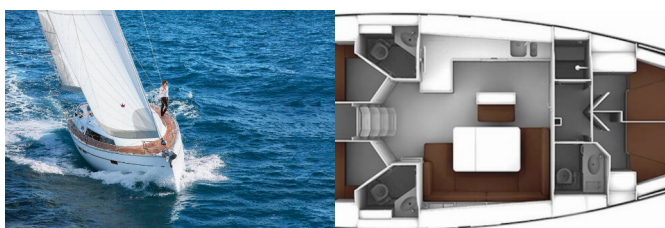

Web: [www.allure-navis.com](http://www.allure-navis.com)

<b>Yacht Base</b>	Trogir, Yachtclub Seget (Marina Baotić), Croatia
<b>Yacht ID</b>	3883
<b>Yacht Brands</b>	Bavaria
<b>Yacht Name</b>	Bardolino
<b>Production Year</b>	2017
<b>Length</b>	47 Ft
<b>Cabins</b>	4
<b>Berths</b>	8 + 1
<b>Max Persons</b>	9
<b>WC/Shower</b>	3

**COMFORT:** Bed linen

**DECK:** Anchor with chain, Bilge pump - Mechanic, Bimini top, Boat hook, Bosun's chair (Safe seat)(boatswain's chair), Canister for water, Cockpit table, Cockpit/stern, outside shower, Deck brush, Dinghy, Dinghy (byboat) pump, Electric anchor windlass, Fenders, Floating rope, Gangway, Impeller, V-belt, oilfilter, Jerry cans for diesel, Mooring ropes, Round/globular fender, Spare anchor (Reserve, Auxiliary anchor), Sprayhood, Water hose, Winch handles