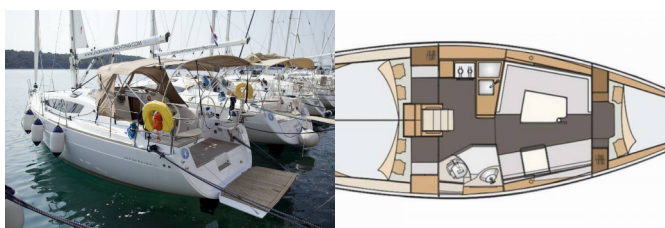

Yacht Base	Marina Losinj, Mali Losinj, Croatia
Yacht ID	3880
Yacht Brands	Elan Marine
Yacht Name	Essi
Production Year	2017
Length	33 Ft
Cabins	3
Berths	6 + 2
Max Persons	8
WC/Shower	1

COMFORT: Bed linen, Pillows

DECK: Anchor Delta, Bathing platform, Bimini top, Cockpit table, Cockpit/stern, outside shower, Deck lights, Dinghy, Electric anchor windlass, LED outdoor ambiance lights, Sprayhood, Teak cockpit

ENTERTAINMENT: Indoor speakers, Outdoor speakers, Radio CD player + USB