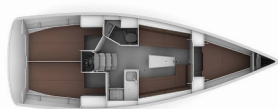

BAVARIA CRUISER 34

Studena (2017)

Allure Navis D.O.O. • Antuna Branka Šimića 33 • 21000 Split • Croatia

Phone: +385 95 502 0094

Phone 2: +385 99 844 2210

E-mail: info@allure-navis.com

Web: www.allure-navis.com

Yacht Base	Marina Kastela, Croatia
Yacht ID	3825
Yacht Brands	Bavaria
Yacht Name	Studena
Production Year	2017
Length	33 Ft
Cabins	3
Berths	6 + 1
Max Persons	8
WC/Shower	1

ADDITIONAL: Flag

COMFORT: Blankets, Pillows, Sheets

DECK: Anchor Jambo, Anchor with chain, Bathing platform, Bilge pump - Mechanic, Bimini top, Boat hook, Cockpit/stern, outside shower, Deck brush, Dinghy, Dinghy (byboat) pump, Electric anchor windlass, Fenders, Fuel funnel, Gangway, Mooring ropes, Plastic bucket, Sprayhood, Swimming ladder, Water hose, Winch handles

ENTERTAINMENT: Outdoor speakers, Radio CD player, W-LAN GRATIS

GALLEY: Coffee pot, Gas bottles, Hot water, Kitchen utensils (Galley equipment, cutlery), Oven, Refrigerator, Stove

INTERIOR: Barometer, Clothes hangers, Yacht documents

NAVIGATION: Autopilot, Binoculars, Compass, Divider, nautic chart, Echosounder/Depthsounder, GPS chart plotter, Nautical charts, Pilot book, Speedometer (Speed log), Triangles

SAFETY: Distress flare box, Emergency tiller, Fire extinguisher, First aid kit, Fog horn, Horseshoe lifebuoy, Life belts (Safety harness), Life jackets, Oars (Paddles), Set of tools, VHF radio

YACHT ELECTRICS: Bilge pump - Electric, Shore connection 220 V, WC pump