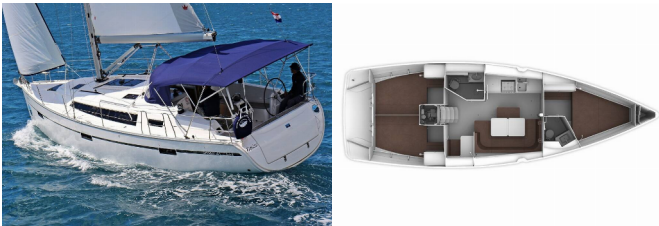

Web: [www.allure-navis.com](http://www.allure-navis.com)

<b>Yacht Base</b>	Sukosan, D-Marin Dalmacija Marina, Croatia
<b>Yacht ID</b>	3805
<b>Yacht Brands</b>	Bavaria
<b>Yacht Name</b>	Patrizia
<b>Production Year</b>	2016
<b>Length</b>	41 Ft
<b>Cabins</b>	3
<b>Berths</b>	6 + 2
<b>WC/Shower</b>	2

**DECK:** Bimini top, Cockpit table, Cockpit/stern, outside shower, Dinghy, Electric anchor windlass, Sprayhood

**ENTERTAINMENT:** CD MP3 player, TV

**GALLEY:** Refrigerator

**INTERIOR:** Lowerable salon table