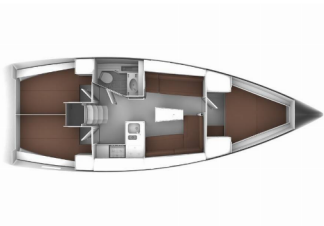

Web: [www.allure-navis.com](http://www.allure-navis.com)

**DECK:** Bimini top, Cockpit table, Cockpit/stern, outside shower, Dinghy, Electric anchor windlass, Sprayhood

**ENTERTAINMENT:** CD player, TV

**GALLEY:** Refrigerator

**NAVIGATION:** Autopilot, Bow thruster, GPS chart plotter - cockpit, Wind instrument/Anemometer

**SAFETY:** VHF radio

**YACHT ELECTRICS:** Solar panels

<b>Yacht Base</b>	Sukosan, D-Marin Dalmacija Marina, Croatia
<b>Yacht ID</b>	3802
<b>Yacht Brands</b>	Bavaria
<b>Yacht Name</b>	Julia
<b>Production Year</b>	2014
<b>Length</b>	37 Ft
<b>Cabins</b>	3
<b>Berths</b>	6 + 2
<b>WC/Shower</b>	1