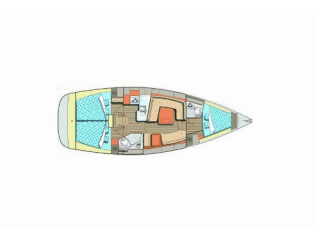

Yacht Base	Kos, Kos Marina, Greece
Yacht ID	380
Yacht Brands	Elan Marine
Yacht Name	Artemis
Production Year	2011
Length	38 Ft
Cabins	3
Berths	6 + 2
Max Persons	8
WC/Shower	2

ADDITIONAL: Flag

COMFORT: Blankets, Pillows

DECK: Bathing platform, Bimini top, Boat hook, Bosun's chair (Safe seat)(boatswain's chair), Cockpit/stern, outside shower, Dinghy, Electric anchor windlass, Floating rope, Gangway, Inox Boarding Ladder, Main anchor, Main Deck Compass, Mooring ropes, Repair box for dinghy, Reserve motor oil, Spare anchor (Reserve, Auxiliary anchor), Sprayhood