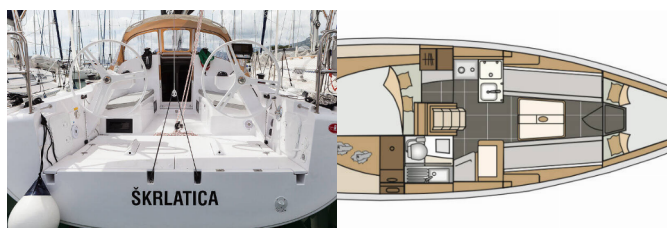

Web: [www.allure-navis.com](http://www.allure-navis.com)

<b>Yacht Base</b>	Marina Kastela, Croatia
<b>Yacht ID</b>	3769
<b>Yacht Brands</b>	Elan Marine
<b>Yacht Name</b>	Škrlatica
<b>Production Year</b>	2016
<b>Length</b>	30 Ft
<b>Cabins</b>	2
<b>Berths</b>	4 + 2
<b>Max Persons</b>	6
<b>WC/Shower</b>	1

**COMFORT:** Cockpit cushions

**DECK:** Anchor with chain, Bimini top, Cockpit table, Cockpit/stern, outside shower, Dinghy, Electric anchor windlass, Sprayhood

**ENTERTAINMENT:** Radio CD mp3 player + USB