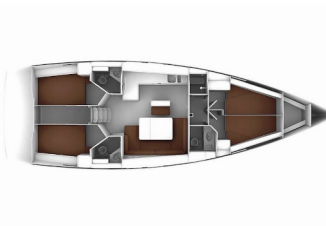

Yacht Base	Trogir, Yachtclub Seget (Marina Baotić), Croatia
Yacht ID	3748
Yacht Brands	Bavaria
Yacht Name	Malbec
Production Year	2016
Length	47 Ft
Cabins	4
Berths	8 + 1
Max Persons	9
WC/Shower	3

COMFORT: Bed linen

DECK: Anchor with chain, Bilge pump - Mechanic, Bimini top, Boat hook, Bosun's chair (Safe seat)(boatswain's chair), Canister for water, Cockpit table, Cockpit/stern, outside shower, Deck brush, Dinghy, Dinghy (byboat) pump, Electric anchor windlass, Fenders, Gangway, Impeller, V-belt, oilfilter, Jerry cans for diesel, Mooring ropes, Round/globular fender, Spare anchor (Reserve, Auxiliary anchor), Sprayhood, Water hose, Winch handles