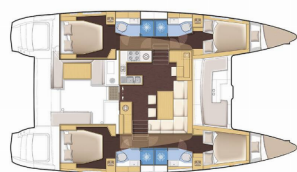

LAGOON 450

Marčelina (2015)

Allure Navis D.O.O. • Antuna Branka Šimića 33 • 21000 Split • Croatia

Phone: +385 95 502 0094

Phone 2: +385 99 844 2210

E-mail: info@allure-navis.com

Web: www.allure-navis.com

Yacht Base	Marina Mandalina, Sibenik, Croatia
Yacht ID	3743
Yacht Brands	Lagoon
Yacht Name	Marčelina
Production Year	2015
Length	46 Ft
Cabins	4 + 2
Berths	8 + 2 + 2
WC/Shower	4

COMFORT: Bed linen, Cockpit cushions, Towels

DECK: Bimini top, Cockpit table, Cockpit/stern, outside shower, Dinghy, Electric anchor windlass, Outboard engine

ENTERTAINMENT: Radio CD mp3 player + USB, TV + DVD

GALLEY: Hot water, Ice maker, Refrigerator

INTERIOR: Electric toilet

NAVIGATION: Autopilot, Echosounder/Depthsounder, GPS chart plotter - cockpit, Speedometer (Speed log)

SAILS: Electric winch, Lazy bag, Lazy jacks

YACHT ELECTRICS: Air Conditioning, Generator, Heating, Shore connection 220 V