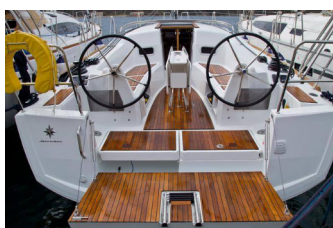

SUN ODYSSEY 349

SheShe (2015)

Allure Navis D.O.O. • Antuna Branka Šimića 33 • 21000 Split • Croatia

Phone: +385 95 502 0094

Phone 2: +385 99 844 2210

E-mail: info@allure-navis.com

Web: www.allure-navis.com

COMFORT: Bed linen, Blankets, Pillows

DECK: Bimini top, Bosun's chair (Safe seat)(boatswain's chair), Cockpit table, Cockpit/stern, outside shower, Dinghy, Electric anchor windlass, Sprayhood

ENTERTAINMENT: Radio CD player

GALLEY: Gas bottles, Gas cookers, Hot water, Oven, Refrigerator, Sink

NAVIGATION: Autopilot, Compass, GPS chart plotter - cockpit, Log, Speed, Depth- echo sounder, Navigation (Nautical) charts and nautical guide, Radar reflector, Wind instrument/Anemometer

SAFETY: Black Water Tank, Emergency tiller, Fire extinguisher, First aid kit, Life belts (Safety harness), Life jackets, VHF radio

YACHT ELECTRICS: Battery charger, Shore power cable

Yacht Base Pula, Marina Polesana, Croatia

Yacht ID 3726

Yacht Brands Jeanneau

Yacht Name SheShe

Production Year 2015

Length 34 Ft

Cabins 3

Berths 6 + 1

Max Persons 7

WC/Shower 1