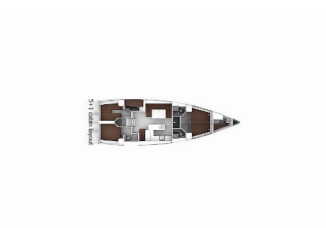

BAVARIA CRUISER 56

Baby Blue 2 (2015)

Allure Navis D.O.O. • Antuna Branka Šimića 33 • 21000 Split • Croatia

Phone: +385 95 502 0094

Phone 2: +385 99 844 2210

E-mail: info@allure-navis.com

Web: www.allure-navis.com

Yacht Base	ACI Marina Split, Croatia
Yacht ID	3725
Yacht Brands	Bavaria
Yacht Name	Baby Blue 2
Production Year	2015
Length	55 Ft
Cabins	5 + 1
Berths	10 + 1 + 1
Max Persons	12
WC/Shower	3 + 1

COMFORT: Bed linen, Cockpit cushions, Towels

DECK: Bathing platform, Bilge pump - Mechanic, Bimini top, Cockpit table, Cockpit/stern, outside shower, Dinghy, Electric anchor windlass, Fenders, Gangway, Main Deck Compass, Sprayhood, Swimming ladder