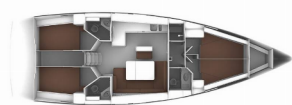

BAVARIA CRUISER 46

Dea (2014)

Allure Navis D.O.O. • Antuna Branka Šimića 33 • 21000 Split • Croatia

Phone: +385 95 502 0094

Phone 2: +385 99 844 2210

E-mail: info@allure-navis.com

Web: www.allure-navis.com

Yacht Base	Marina Losinj, Mali Losinj, Croatia
Yacht ID	3693
Yacht Brands	Bavaria
Yacht Name	Dea
Production Year	2014
Length	47 Ft
Cabins	4
Berths	8 + 1
WC/Shower	3