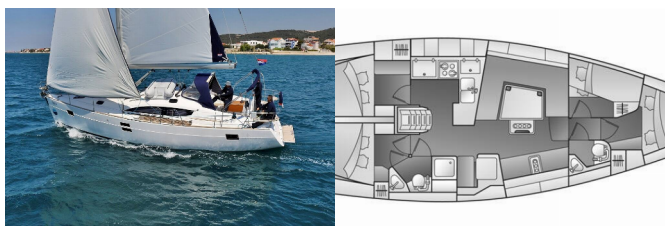

DECK: Bimini top, Cockpit table, Cockpit/stern, outside shower, Dinghy, Electric anchor windlass, Sprayhood

ENTERTAINMENT: CD MP3 player, TV

GALLEY: Refrigerator

INTERIOR: Lowerable salon table

NAVIGATION: Autopilot, Bow thruster, GPS chart plotter - cockpit, Wind instrument/Anemometer

SAFETY: VHF radio

YACHT ELECTRICS: Heating, Solar panels

Yacht Base Sukosan, D-Marin Dalmacija
Marina, Croatia

Yacht ID 3654

Yacht Brands Elan Marine

Yacht Name Sagitta

Production Year 2013

Length 45 Ft