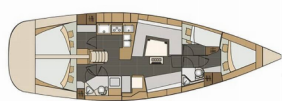

Yacht Base	Pula, Marina Polesana, Croatia
Yacht ID	3556
Yacht Brands	Elan Marine
Yacht Name	Tightrope
Production Year	2017
Length	45 Ft
Cabins	4
Berths	8 + 2
WC/Shower	2

COMFORT: Bed linen, Blankets, Pillows

DECK: Bathing platform, Bimini top, Cockpit table, Cockpit/stern, outside shower, Dinghy, Electric anchor windlass, Sprayhood

ENTERTAINMENT: Audio pack, Bluetooth player, Indoor speakers, TV

GALLEY: Gas bottles, Gas cookers, Hot water, Microwave, Oven, Refrigerator, Sink