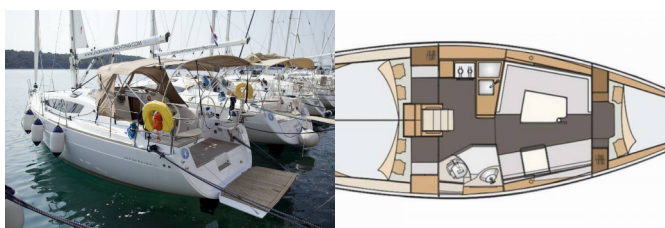

Yacht Base	Marina Losinj, Mali Losinj, Croatia
Yacht ID	3545
Yacht Brands	Elan Marine
Yacht Name	Essi
Production Year	2017
Length	33 Ft
Cabins	3
Berths	6 + 2
Max Persons	8
WC/Shower	1

COMFORT: Bed linen, Pillows

DECK: Anchor Delta, Bathing platform, Bimini top, Cockpit table, Cockpit/stern, outside shower, Deck lights, Dinghy, Electric anchor windlass, LED outdoor ambiance lights, Sprayhood, Teak cockpit

ENTERTAINMENT: Indoor speakers, Outdoor speakers, Radio CD player + USB