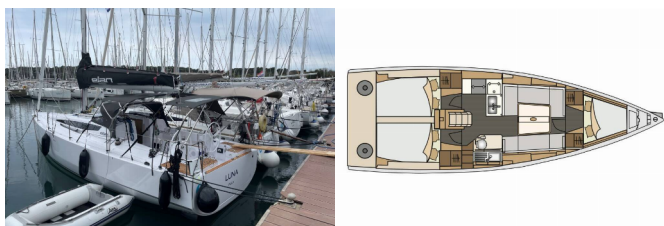

<b>Yacht Base</b>	Pula, Marina Polesana, Croatia
<b>Yacht ID</b>	3522
<b>Yacht Brands</b>	Elan Marine
<b>Yacht Name</b>	Luna
<b>Production Year</b>	2023
<b>Length</b>	35 Ft
<b>Cabins</b>	3
<b>Berths</b>	6 + 2
<b>WC/Shower</b>	1

**DECK:** Anchor chain counter, Anchor Delta, Anchor winch remote control, Anchor with chain, Bathing platform, Bimini top, Cockpit table, Electric anchor windlass, Grill/Barbecue/Plancha, Sprayhood

**ENTERTAINMENT:** Fusion radio, FUSION sound system, Indoor speakers, Outdoor speakers

**SAILS:** Lazy bag, Lazy jacks, Sails

**YACHT ELECTRICS:** 230 volt socket, Heating, USB sockets