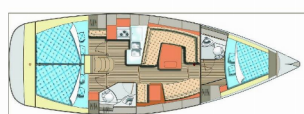

Yacht Base	Pula, Marina Polesana, Croatia
Yacht ID	3521
Yacht Brands	Elan Marine
Yacht Name	Janina
Production Year	2019
Length	39 Ft
Cabins	3
Berths	6 + 2
WC/Shower	2

COMFORT: Bed linen, Blankets, Pillows

DECK: Anchor Delta, Bathing platform, Bimini top, Cockpit table, Cockpit/stern, outside shower, Dinghy, Electric anchor windlass, LED outdoor ambiance lights, Sprayhood

ENTERTAINMENT: Indoor speakers, Radio CD player + USB