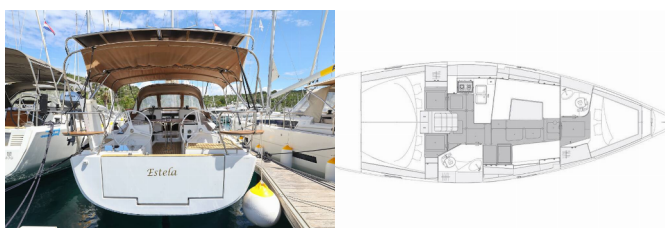

Yacht Base	Marina Kremik, Primosten, Croatia
Yacht ID	3518
Yacht Brands	Elan Marine
Yacht Name	Estela
Production Year	2020
Length	39 Ft
Cabins	3
Berths	6 + 2
WC/Shower	2

COMFORT: Bed linen

DECK: Bimini top, Cockpit grill, Cockpit table, Cockpit/stern, outside shower, Dinghy, Electric anchor windlass, Sprayhood