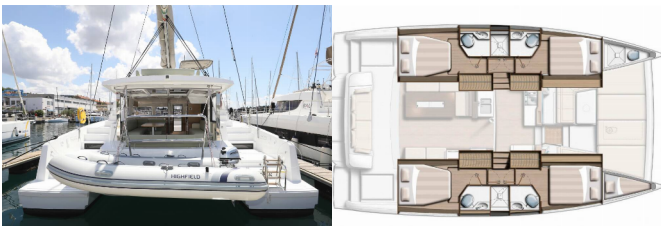

BALI 4.2

Mademoiselle (2024)

Allure Navis D.O.O. • Antuna Branka Šimića 33 • 21000 Split • Croatia

Phone: +385 95 502 0094

Phone 2: +385 99 844 2210

E-mail: info@allure-navis.com

Web: www.allure-navis.com

Yacht Base	Marina Frapa, Rogoznica, Croatia
Yacht ID	3493
Yacht Brands	Catana
Yacht Name	Mademoiselle
Production Year	2024
Length	42 Ft
Cabins	4 + 1
Berths	8 + 2 + 1
WC/Shower	4 + 1

COMFORT: Bed linen, Cockpit cushions, Deck cushions, Helmstation seat cushions, Mosquito nets, Pillows

DECK: Anchor, Bilge pump - Mechanic, Cockpit table, Cockpit/stern, outside shower, Dinghy, Electric anchor windlass, Fenders, Grill/Barbecue/Plancha, Hard Top Bimini, Spare anchor (Reserve, Auxiliary anchor), Winch handles

ENTERTAINMENT: FUSION sound system, Outdoor speakers, Wireless Internet Router

GALLEY: Coffee pot, Electrical kettle, Gas bottles, Gas cookers, Moka pot, Oven, Refrigerator, Sink

INTERIOR: Duvet cover, Electric fans in cabins, Electric toilet, Upholstery

SAILS: Electric winch

YACHT ELECTRICS: 220V socket, Air Conditioning, Battery charger, Bilge pump - Electric, Heating, Inverter, Service batteries, Solar panels, USB sockets

PRICE AND AVAILABILITY

Bali 4.2 Mademoiselle (2024)