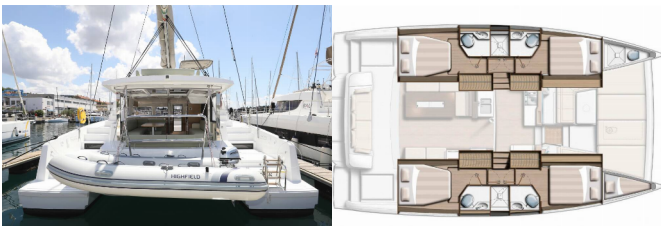

BALI 4.2

Mademoiselle (2024)

Allure Navis D.O.O. • Antuna Branka Šimića 33 • 21000 Split • Croatia

Phone: +385 95 502 0094

Phone 2: +385 99 844 2210

E-mail: info@allure-navis.com

Web: www.allure-navis.com

Yacht Base	Marina Frapa, Rogoznica, Croatia
Yacht ID	3493
Yacht Brands	Catana
Yacht Name	Mademoiselle
Production Year	2024
Length	42 Ft
Cabins	4 + 1
Berths	8 + 2 + 1
WC/Shower	4 + 1

COMFORT: Bed linen, Cockpit cushions, Deck cushions, Helmstation seat cushions, Mosquito nets, Pillows

DECK: Anchor, Bilge pump - Mechanic, Cockpit table, Cockpit/stern, outside shower, Dinghy, Electric anchor windlass, Fenders, Grill/Barbecue/Plancha, Hard Top Bimini, Spare anchor (Reserve, Auxiliary anchor), Winch handles

SAILS: Electric winch

YACHT ELECTRICS: 220V socket, Air Conditioning, Battery charger, Bilge pump - Electric, Heating, Inverter, Service batteries, Solar panels, USB sockets

PRICE AND AVAILABILITY

Bali 4.2 Mademoiselle (2024)