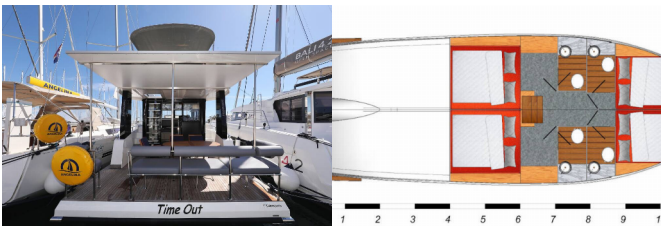

SEAMASTER 45

Time Out (2024)

Allure Navis D.O.O. • Antuna Branka Šimića 33 • 21000 Split • Croatia

Phone: +385 95 502 0094

Phone 2: +385 99 844 2210

E-mail: info@allure-navis.com

Web: www.allure-navis.com

Yacht Base	Sukosan, D-Marin Dalmacija Marina, Croatia
Yacht ID	3492
Yacht Brands	Cobra Yachts
Yacht Name	Time Out
Production Year	2024
Length	44 Ft
Cabins	4
Berths	8 + 2
WC/Shower	4

COMFORT: Bed linen, Pillows

DECK: Bathing platform, Bilge pump - Mechanic, Bimini top, Boat hook, Cockpit table, Cockpit/stern, outside shower, Dinghy, Electric anchor windlass, Fenders, Gangway, Main anchor, Mooring ropes, Spare anchor (Reserve, Auxiliary anchor), Swimming ladder, Water hose

ENTERTAINMENT: Outdoor speakers, Radio, Wi-Fi Internet

GALLEY: Electrical kettle, Gas bottles, Gas cookers, Kitchen utensils (Galley equipment, cutlery), Moka pot, Refrigerator, Sink

INTERIOR: Convertible table, Duvet cover, Electric toilet

NAVIGATION: Autopilot, Binoculars, Bow thruster, Compass, Divider, nautic chart, GPS chart plotter, Hand bearing compass, Navigation (Nautical) charts and nautical guide, Navigation set, Navigation/position Lights, Radar reflector

SAFETY: Black Water Tank, Distress flare box, Fire extinguisher, First aid kit, Flashlight, Fog horn, Horseshoe lifebuoy, Life belts (Safety harness), Life jackets, Liferaft, Repair kit, VHF radio

YACHT ELECTRICS: 220V socket, Air Conditioning, Battery charger, Bilge pump - Electric, Heating, Pump, Service batteries, Shore connection 220 V, Solar panels, USB sockets