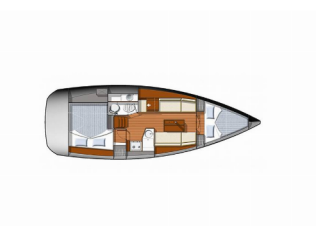

SUN ODYSSEY 33I

Cosma (2015)

Allure Navis D.O.O. • Antuna Branka Šimića 33 • 21000 Split • Croatia

Phone: +385 95 502 0094

Phone 2: +385 99 844 2210

E-mail: info@allure-navis.com

Web: www.allure-navis.com

Yacht Base	Marina Šangulin, Biograd, Croatia
Yacht ID	3484
Yacht Brands	Jeanneau
Yacht Name	Cosma
Production Year	2015
Length	33 Ft
Cabins	2
Berths	4 + 2
WC/Shower	1

COMFORT: Bed linen, Blankets, Pillows

DECK: Bilge pump - Mechanic, Bimini top, Boat hook, Cockpit table, Cockpit/stern, outside shower, Dinghy, Electric anchor windlass, Fenders, Gangway, Main anchor, Round/globular fender, Spare anchor (Reserve, Auxiliary anchor), Sprayhood, Teak cockpit, Winch handles