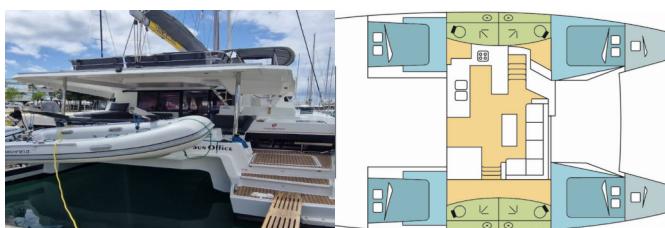

Yacht Base	Trogir, Marina Trogir (ex.SCT), Croatia
Yacht ID	3422
Yacht Brands	Fountaine Pajot
Yacht Name	Sun Office
Production Year	2020
Length	44 Ft
Cabins	4 + 2
Berths	8 + 2 + 2
Max Persons	12
WC/Shower	4 + 1

COMFORT: Bed linen, Cockpit cushions, Pillows

DECK: Anchor Delta, Anchor Jambo, Bilge pump - Mechanic, Boat hook, Cockpit table, Cockpit/stern, outside shower, Dinghy, Electric anchor windlass, Fenders, Gangway, Grill/Barbecue/Plancha, Hard Top Bimini, Mooring ropes, Sun deck, Water hose, Winch handles

SAILS: Electric main sail winch, Lazy bag

YACHT ELECTRICS: 220V socket, Air Conditioning, Battery charger, Bilge pump - Electric, Generator, Heating, Inverter, Plug 220V, 12 V, Pump, Service batteries, Shore power cable, Solar panels