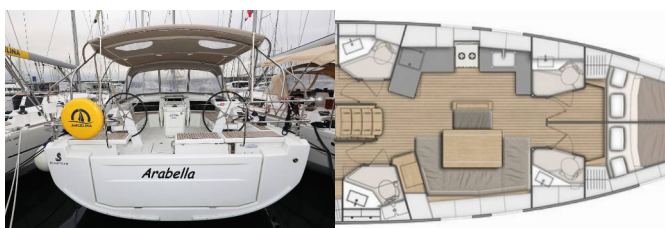

OCEANIS 46.1

Arabella (2020)

Allure Navis D.O.O. • Antuna Branka Šimića 33 • 21000 Split • Croatia

Phone: +385 95 502 0094

Phone 2: +385 99 844 2210

E-mail: info@allure-navis.com

Web: www.allure-navis.com

Yacht Base	Marina Šangulin, Biograd, Croatia
Yacht ID	3412
Yacht Brands	Beneteau
Yacht Name	Arabella
Production Year	2020
Length	48 Ft
Cabins	4
Berths	8 + 2
Max Persons	10
WC/Shower	4

COMFORT: Bed linen, Cockpit cushions, Mosquito nets, Pillows

DECK: Anchor Delta, Anchor Jambo, Bathing platform, Bilge pump - Mechanic, Bimini top, Boat hook, Cockpit grill, Cockpit table, Cockpit/stern, outside shower, Dinghy, Electric anchor windlass, Fenders, Gangway, Main anchor, Mooring ropes, Sprayhood, Teak seats in cockpit, Winch handles