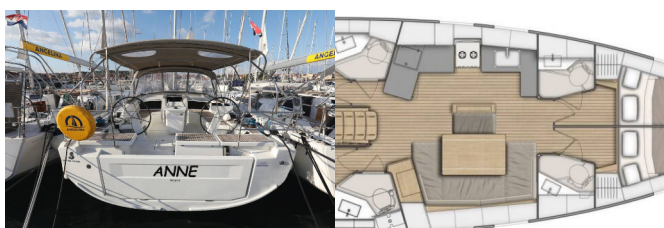

OCEANIS 46.1

Anne (2020)

Allure Navis D.O.O. • Antuna Branka Šimića 33 • 21000 Split • Croatia

Phone: +385 95 502 0094

Phone 2: +385 99 844 2210

E-mail: info@allure-navis.com

Web: www.allure-navis.com

Yacht Base	ACI Marina Vodice, Croatia
Yacht ID	3410
Yacht Brands	Beneteau
Yacht Name	Anne
Production Year	2020
Length	48 Ft
Cabins	4
Berths	8 + 2
Max Persons	10
WC/Shower	4

COMFORT: Bed linen, Cockpit cushions, Mosquito nets, Pillows

DECK: Anchor Delta, Anchor Jambo, Bathing platform, Bilge pump - Mechanic, Bimini top, Boat hook, Cockpit grill, Cockpit table, Cockpit/stern, outside shower, Dinghy, Electric anchor windlass, Fenders, Gangway, Main anchor, Mooring ropes, Sprayhood, Teak seats in cockpit, Winch handles