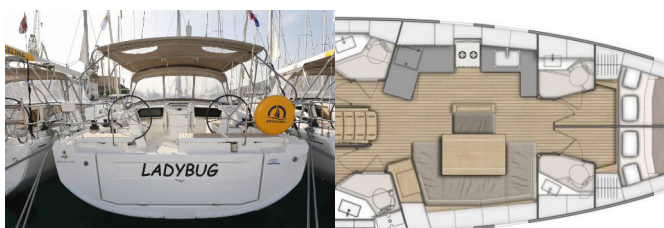

OCEANIS 46.1

Ladybug (2020)

Allure Navis D.O.O. • Antuna Branka Šimića 33 • 21000 Split • Croatia

Phone: +385 95 502 0094

Phone 2: +385 99 844 2210

E-mail: info@allure-navis.com

Web: www.allure-navis.com

Yacht Base	Trogir, Marina Trogir (ex.SCT), Croatia
Yacht ID	3407
Yacht Brands	Beneteau
Yacht Name	Ladybug
Production Year	2020
Length	48 Ft
Cabins	4
Berths	8 + 2
Max Persons	10
WC/Shower	4

COMFORT: Cockpit cushions, Mosquito nets, Pillows

DECK: Anchor Delta, Anchor Jambo, Bathing platform, Bilge pump - Mechanic, Bimini top, Boat hook, Cockpit grill, Cockpit table, Cockpit/stern, outside shower, Dinghy, Electric anchor windlass, Fenders, Gangway, Main anchor, Mooring ropes, Sprayhood, Teak seats in cockpit, Winch handles

ENTERTAINMENT: Fusion radio, Outdoor speakers, Wi-Fi Internet

GALLEY: Electrical kettle, Gas bottles, Gas cookers, Kitchen utensils (Galley equipment, cutlery), Moka pot, Oven, Refrigerator, Sink

INTERIOR: Barometer, Clock, Duvet cover, Electric fans in cabins, Electric toilet

NAVIGATION: Autopilot, Binoculars, Bow thruster, Compass, Divider, nautic chart, GPS chart plotter - cockpit, Hand bearing compass, Navigation (Nautical) charts and nautical guide, Navigation set, Radar reflector, Tridata, Wind instrument/Anemometer

SAFETY: Black Water Tank, Distress flare box, Emergency tiller, Fire extinguisher, First aid kit, Flashlight, Fog horn, Life belts (Safety harness), Life buoy + Flashing light, Life jackets, Liferaft, Repair kit, Set of tools, VHF radio

SAILS: Winch

YACHT ELECTRICS: 220V socket, Air Conditioning, Battery charger, Bilge pump - Electric, Heating, Pump, Service batteries, Shore connection 220 V, Shore power cable, Solar panels, Water heater