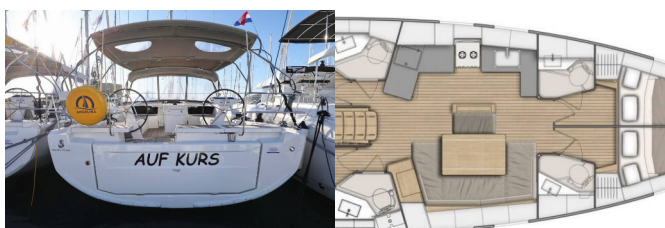

OCEANIS 46.1

Auf Kurs (2020)

Allure Navis D.O.O. • Antuna Branka Šimića 33 • 21000 Split • Croatia

Phone: +385 95 502 0094

Phone 2: +385 99 844 2210

E-mail: info@allure-navis.com

Web: www.allure-navis.com

Yacht Base	Trogir, Marina Trogir (ex.SCT), Croatia
Yacht ID	3406
Yacht Brands	Beneteau
Yacht Name	Auf Kurs
Production Year	2020
Length	48 Ft
Cabins	4
Berths	8 + 2
Max Persons	10
WC/Shower	4

COMFORT: Bed linen, Cockpit cushions, Mosquito nets, Pillows

DECK: Anchor Delta, Anchor Jambo, Bathing platform, Bilge pump - Mechanic, Bimini top, Boat hook, Cockpit grill, Cockpit table, Cockpit/stern, outside shower, Dinghy, Electric anchor windlass, Fenders, Gangway, Main anchor, Mooring ropes, Sprayhood, Teak cockpit, Teak seats in cockpit, Winch handles

SAILS: Winch

YACHT ELECTRICS: 220V socket, Air Conditioning, Battery charger, Bilge pump - Electric, Heating, Pump, Service batteries, Shore connection 220 V, Shore power cable, Solar panels, Water heater